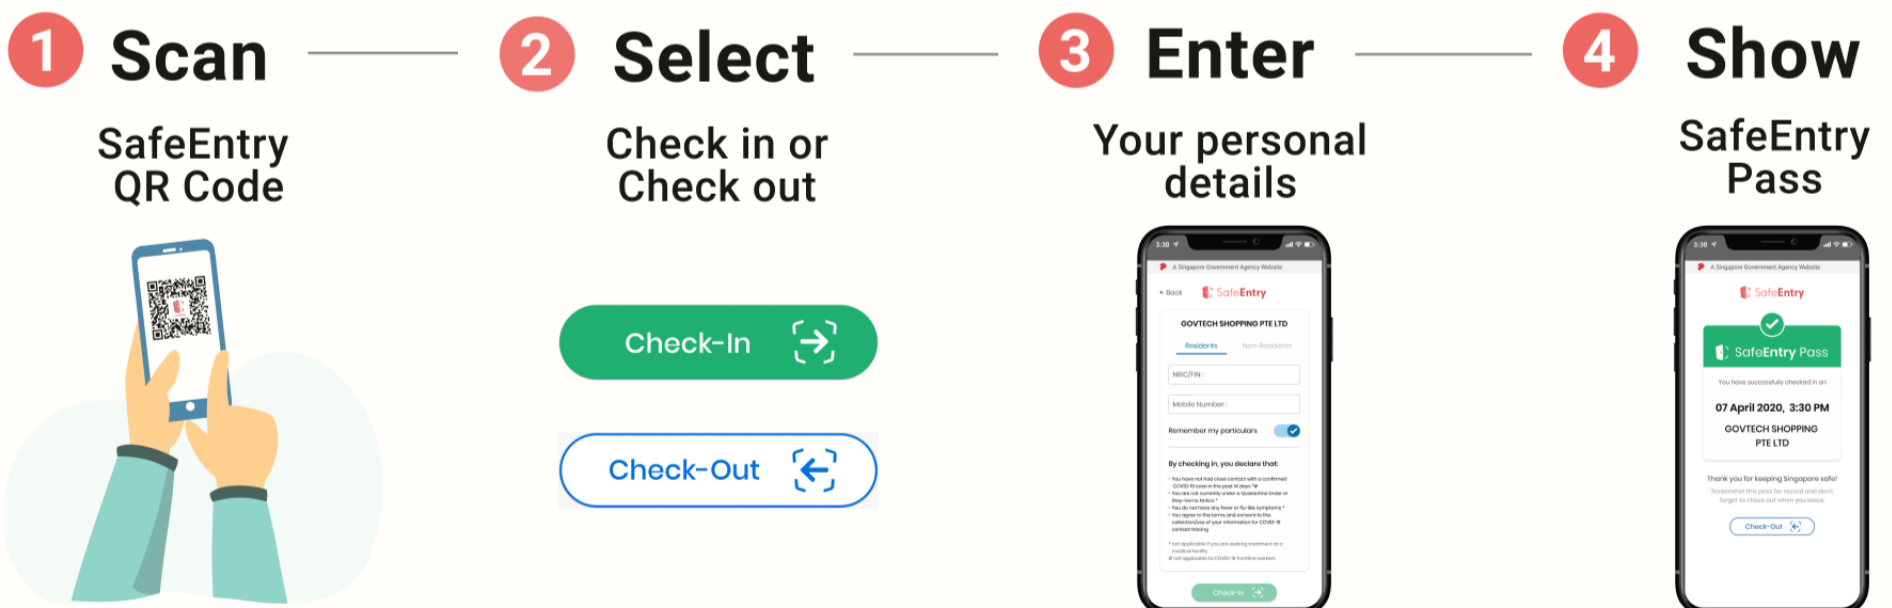

# Check in & Check out

To help with faster contact tracing

Use these scanning methods to ensure secure and authentic SafeEntry access

Welcome to:

SHIM CLINIC

SingPass Mobile: Tap 'Scan'

Apple iOS Devices:  
Use the Camera app

Android Devices:  
Use Trend Micro QR scanner

For recommended scanners:  
[go.gov.sg/qrscanner](http://go.gov.sg/qrscanner)

Thank you for doing your part in keeping Singapore safe!

Your personal data is protected. Only authorised public officers will have access to the data. Visit [SafeEntry.gov.sg](http://SafeEntry.gov.sg) for more information.